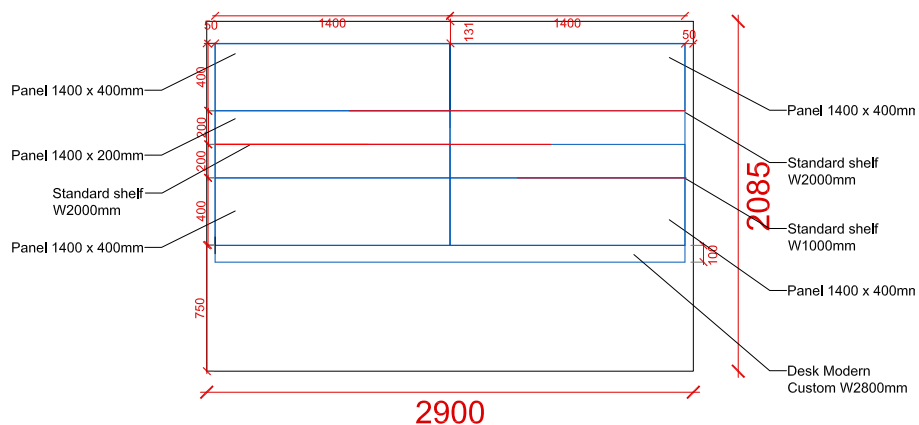

Matt lacquered: Putty
Diam 45 x H 33 cm

RRP inc vat: £ 629.00
Sale price: £ 378.00

Dining tables

Heat treated oak
Diam 180 x H 76 cm

RRP inc vat: £ 9,300.00
Sale price: £ 2,790.00

Dark grey lava stone
Diam 180 x H 76 cm

RRP inc vat: £ 5,586.00
Sale price: £ 2,793.00

Desks

Walnut and black linoleum
W 190 x D 85 x H 72.5 cm

RRP inc vat: £ 3,045.00
Sale price: £ 1,675.00

Dark american walnut with grey leather top
W 200 x D 90 x H 75.5 cm

RRP inc vat: £ 16,583.00
Sale price: £ 6,634.00

Desk system by Porro

Wall panels, shelves and desk unit - drawing below
Eucalyptus

RRP inc vat: £ 5,910.00
Sale price: £ 2,364.00