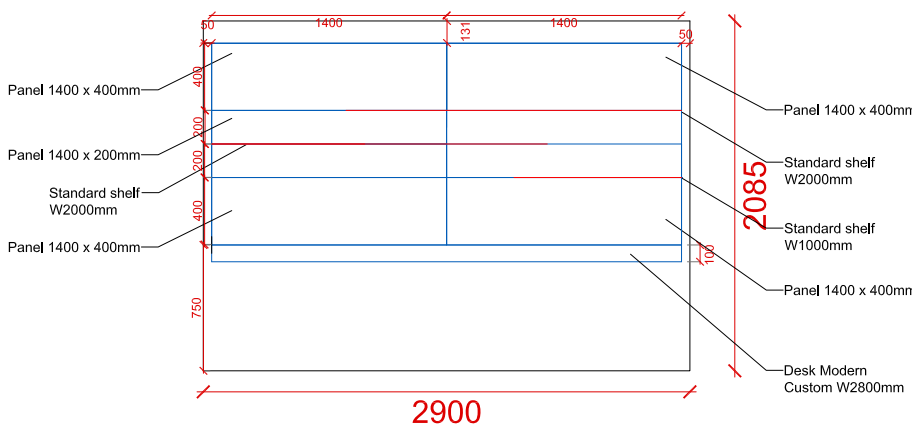

Eucalyptus and white lacquer

RRP inc vat: £8,595

Sale price: **£5,157**

Desk system by Porro

Wall panels, shelves and desk unit - drawing below

Eucalyptus

RRP inc vat: £5,910

Sale price: **£3,546**