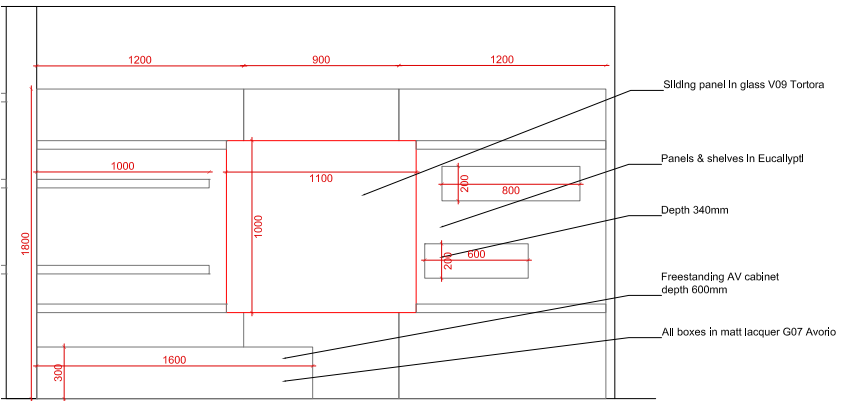

Desk system by Porro

Wall panels, shelves and desk unit - drawing below

Eucalyptus

RRP inc vat: £5,910

Sale price: **£3,546**